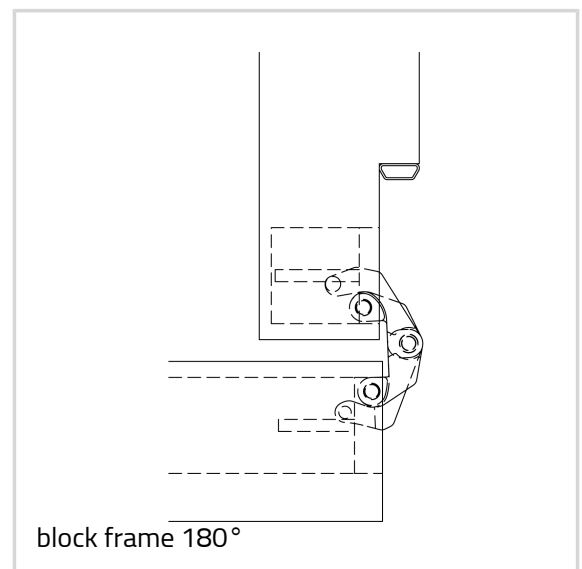

ANSELMI - AN 107 3D C60

closing hinge per door leaf (900 x 2100 mm).

Finishes shown on the model version AN 160 3D. Deviations possible with this model version.

The self closing hinge has to be used only in combination with the given hinges and has to be installed at half the height of the door leaf, approximately at the same height of the lock (magnetic lock recommended).

The installation on doors subject to specific norms has to be verified by the customer according to the national law.

Alternatively, the routing can be carried out with a cutter diameter of 14,0 mm and a collar ring diameter of 25,0 mm.

Combinations

AN 160 3D
AN 180 3D
AN 140 3D FZ

Item

Finish(es)	Satin Chrome (AN 014)
OF-NR.	AN 014
VPE	pack of 1
DIN	DIN right and left hand
EAN	8054608700093
Finish(es)	Black (AN 018)
OF-NR.	AN 018
VPE	pack of 1
DIN	DIN right and left hand
EAN	8054608700116
Finish(es)	Antique Bronze (AN 035)
OF-NR.	AN 035
VPE	pack of 1
DIN	DIN right and left hand
EAN	8054608700147
Finish(es)	Aluminium Chrome (AN 036)
OF-NR.	AN 036