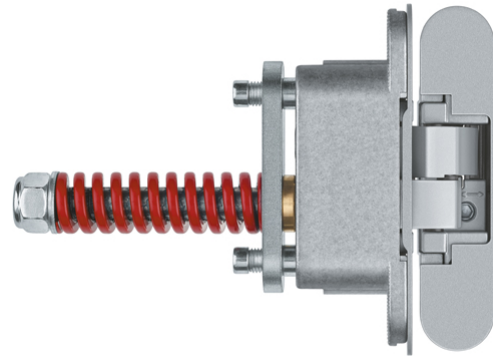

AN 107 3D C60

with integrated closing function for residential doors up to 60 kg

Product features

- self closing hinge system
- closing power from 40 kg up to 60 kg
- completely concealed hinge system
- for timber and aluminium frames
- for unrebated residential doors
- adjustable closing power when door is installed
- material zamak / steel

Technical details

Attributes	Value
Overall length	110,0 mm
Width (door part)	24,0 mm
Width (frame part)	24,0 mm
Cutter diameter	16,0 mm
Collar ring diameter	27,0 mm
Opening angle	180°

Note

The closing power mentioned above refers to the use of one self

ANSELMI - AN 107 3D C60

closing hinge per door leaf (900 x 2100 mm).

Finishes shown on the model version AN 160 3D. Deviations possible with this model version.

The self closing hinge has to be used only in combination with the given hinges and has to be installed at half the height of the door leaf, approximately at the same height of the lock (magnetic lock recommended).

ANSELMI - AN 107 3D C60

VPE	pack of 1
DIN	DIN right and left hand
EAN	8054608700154
Finish(es)	Polished Brass (AN 037)
OF-NR.	AN 037
VPE	pack of 1
DIN	DIN right and left hand
EAN	8054608700161
Finish(es)	Polished Chrome (AN 039)
OF-NR.	AN 039
VPE	pack of 1
DIN	DIN right and left hand
EAN	8054608700178
Finish(es)	Satin Nickel (AN 044)
OF-NR.	AN 044
VPE	pack of 1
DIN	DIN right and left hand
EAN	8054608700123
Finish(es)	RAL 9016 Traffic White (AN 049)
OF-NR.	AN 049
VPE	pack of 1
DIN	DIN right and left hand
EAN	8054608700130