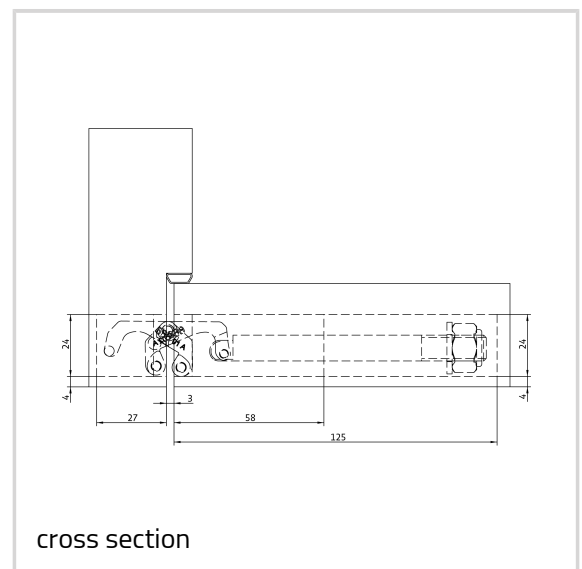

AN 107 3D C60

with integrated closing function for residential doors up to 60 kg

Product features

- self closing hinge system
- closing power from 40 kg up to 60 kg
- completely concealed hinge system
- for timber and aluminium frames
- for unrebated residential doors
- adjustable closing power when door is installed
- material zamak / steel

Technical details

Attributes	Value
Overall length	110,0 mm
Width (door part)	24,0 mm
Width (frame part)	24,0 mm
Cutter diameter	16,0 mm
Collar ring diameter	27,0 mm
Opening angle	180°

Note

The closing power mentioned above refers to the use of one self

ANSELMI - AN 107 3D C60

closing hinge per door leaf (900 x 2100 mm).

Finishes shown on the model version AN 160 3D. Deviations possible with this model version.

The self closing hinge has to be used only in combination with the given hinges and has to be installed at half the height of the door leaf, approximately at the same height of the lock (magnetic lock recommended).

The installation on doors subject to specific norms has to be verified by the customer according to the national law.

Alternatively, the routing can be carried out with a cutter diameter of 14,0 mm and a collar ring diameter of 25,0 mm.