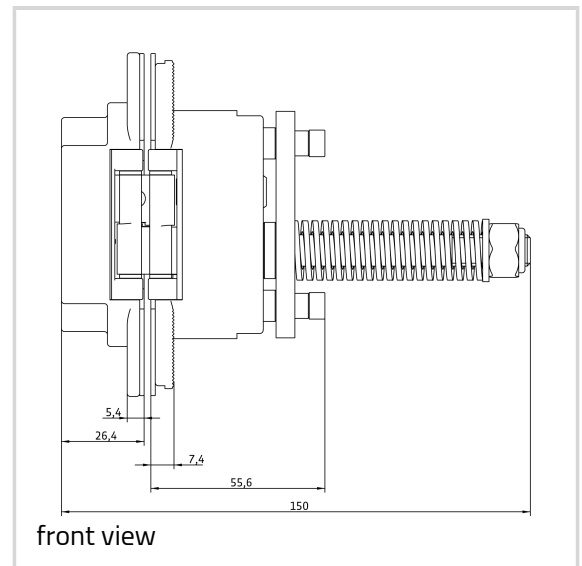

AN 107 3D C60

with integrated closing function for residential doors up to 60 kg

Product features

- self closing hinge system
- closing power from 40 kg up to 60 kg
- completely concealed hinge system
- for timber and aluminium frames
- for unrebated residential doors
- adjustable closing power when door is installed
- material zamak / steel

Technical details

Attributes	Value
Overall length	110,0 mm
Width (door part)	24,0 mm
Width (frame part)	24,0 mm
Cutter diameter	16,0 mm
Collar ring diameter	27,0 mm
Opening angle	180°

Note

The closing power mentioned above refers to the use of one self

ANSELMI - AN 107 3D C60

closing hinge per door leaf (900 x 2100 mm).

Finishes shown on the model version AN 160 3D. Deviations possible with this model version.

The self closing hinge has to be used only in combination with the given hinges and has to be installed at half the height of the door leaf, approximately at the same height of the lock (magnetic lock recommended).

The installation on doors subject to specific norms has to be verified by the customer according to the national law.

Alternatively, the routing can be carried out with a cutter diameter of 14,0 mm and a collar ring diameter of 25,0 mm.