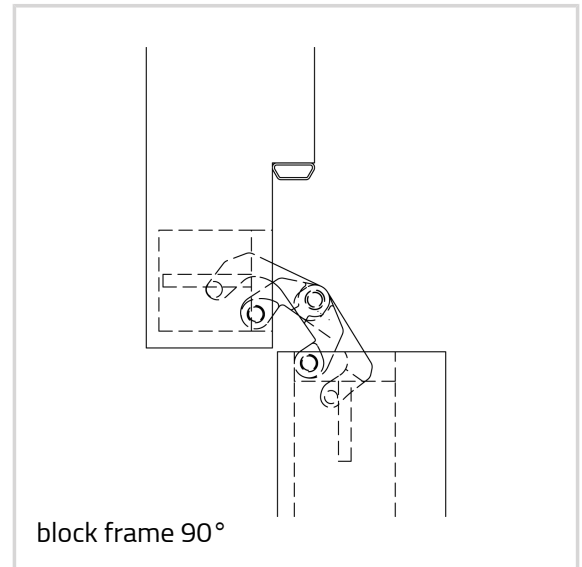

ANSELMI - AN 107 3D C60

closing hinge per door leaf (900 x 2100 mm).

Finishes shown on the model version AN 160 3D. Deviations possible with this model version.

The self closing hinge has to be used only in combination with the given hinges and has to be installed at half the height of the door leaf, approximately at the same height of the lock (magnetic lock recommended).

The installation on doors subject to specific norms has to be verified by the customer according to the national law.

Alternatively, the routing can be carried out with a cutter diameter of 14,0 mm and a collar ring diameter of 25,0 mm.

Combinations

AN 160 3D
AN 180 3D
AN 140 3D FZ

Item

Finish(es)	Satin Chrome (AN 014)
OF-NR.	AN 014
VPE	pack of 1
DIN	DIN right and left hand
EAN	8054608700093
Finish(es)	Black (AN 018)
OF-NR.	AN 018
VPE	pack of 1
DIN	DIN right and left hand
EAN	8054608700116
Finish(es)	Antique Bronze (AN 035)
OF-NR.	AN 035
VPE	pack of 1
DIN	DIN right and left hand
EAN	8054608700147
Finish(es)	Aluminium Chrome (AN 036)
OF-NR.	AN 036